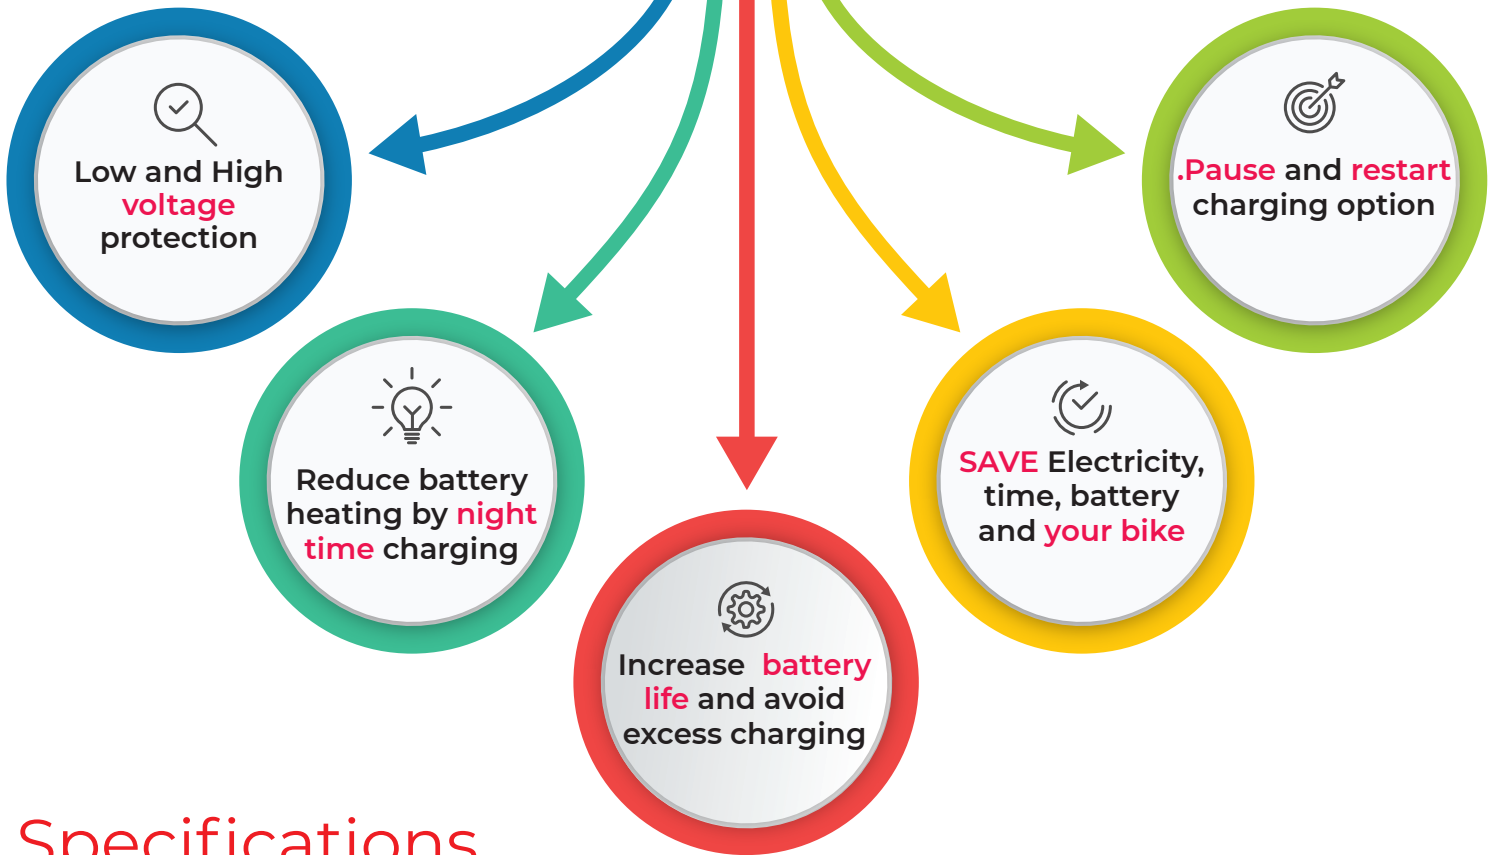

NOW INTRODUCING
INDIA'S FIRST
ELECTRIC BIKE CHARGER MONITORING

Now your **E-BIKE**
is **100%** Safe

EBCM FEATURES

Specifications

1. Voltage range-180V to 240V
2. Max Current - 6A
3. Frequency-50HZ
- 4 L/H voltage-130V to 260V
5. Charging time-upto 10 Hrs