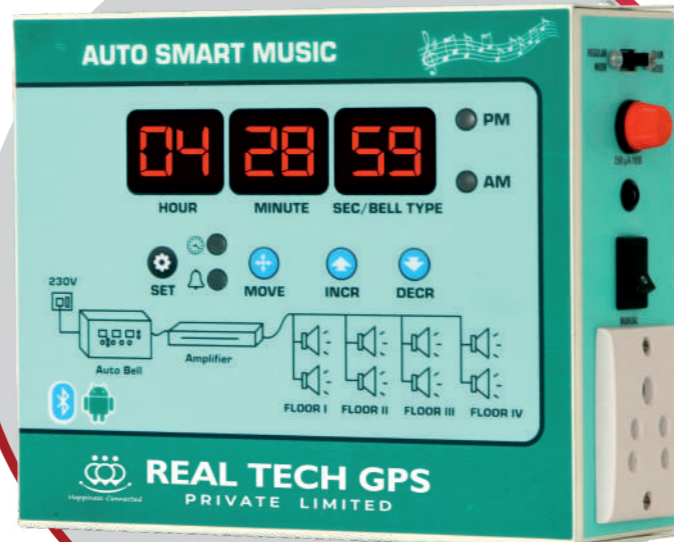

Auto Bells MUSIC

This system helps to play the music, announcement and bell ringing sound in the amplified speakers installed in the campus. The system automatically switches the amplifier ON and plays selected file and switch 'OFF' after completion.

SPECIFICATION

- 🔔 Auto song voice play
- 🔔 Auto amplifier on/off
- 🔔 Exam mode / Regular mode
- 🔔 Holiday programmable
- 🔔 Easy programmable via Android
- 🔔 Manual play mode
- 🔔 Fuse protection for short circuit

Auto Bells MICRO

This type of automatic bell system is suitable for primary schools, kindergartens, small factories, small companies etc.

SPECIFICATION

- 🔔 Connect upto 4 ringing units
- 🔔 20 Bell timings per day
- 🔔 Exam mode / Regular mode
- 🔔 Manual ringing switch
- 🔔 Fuse protection for short circuit