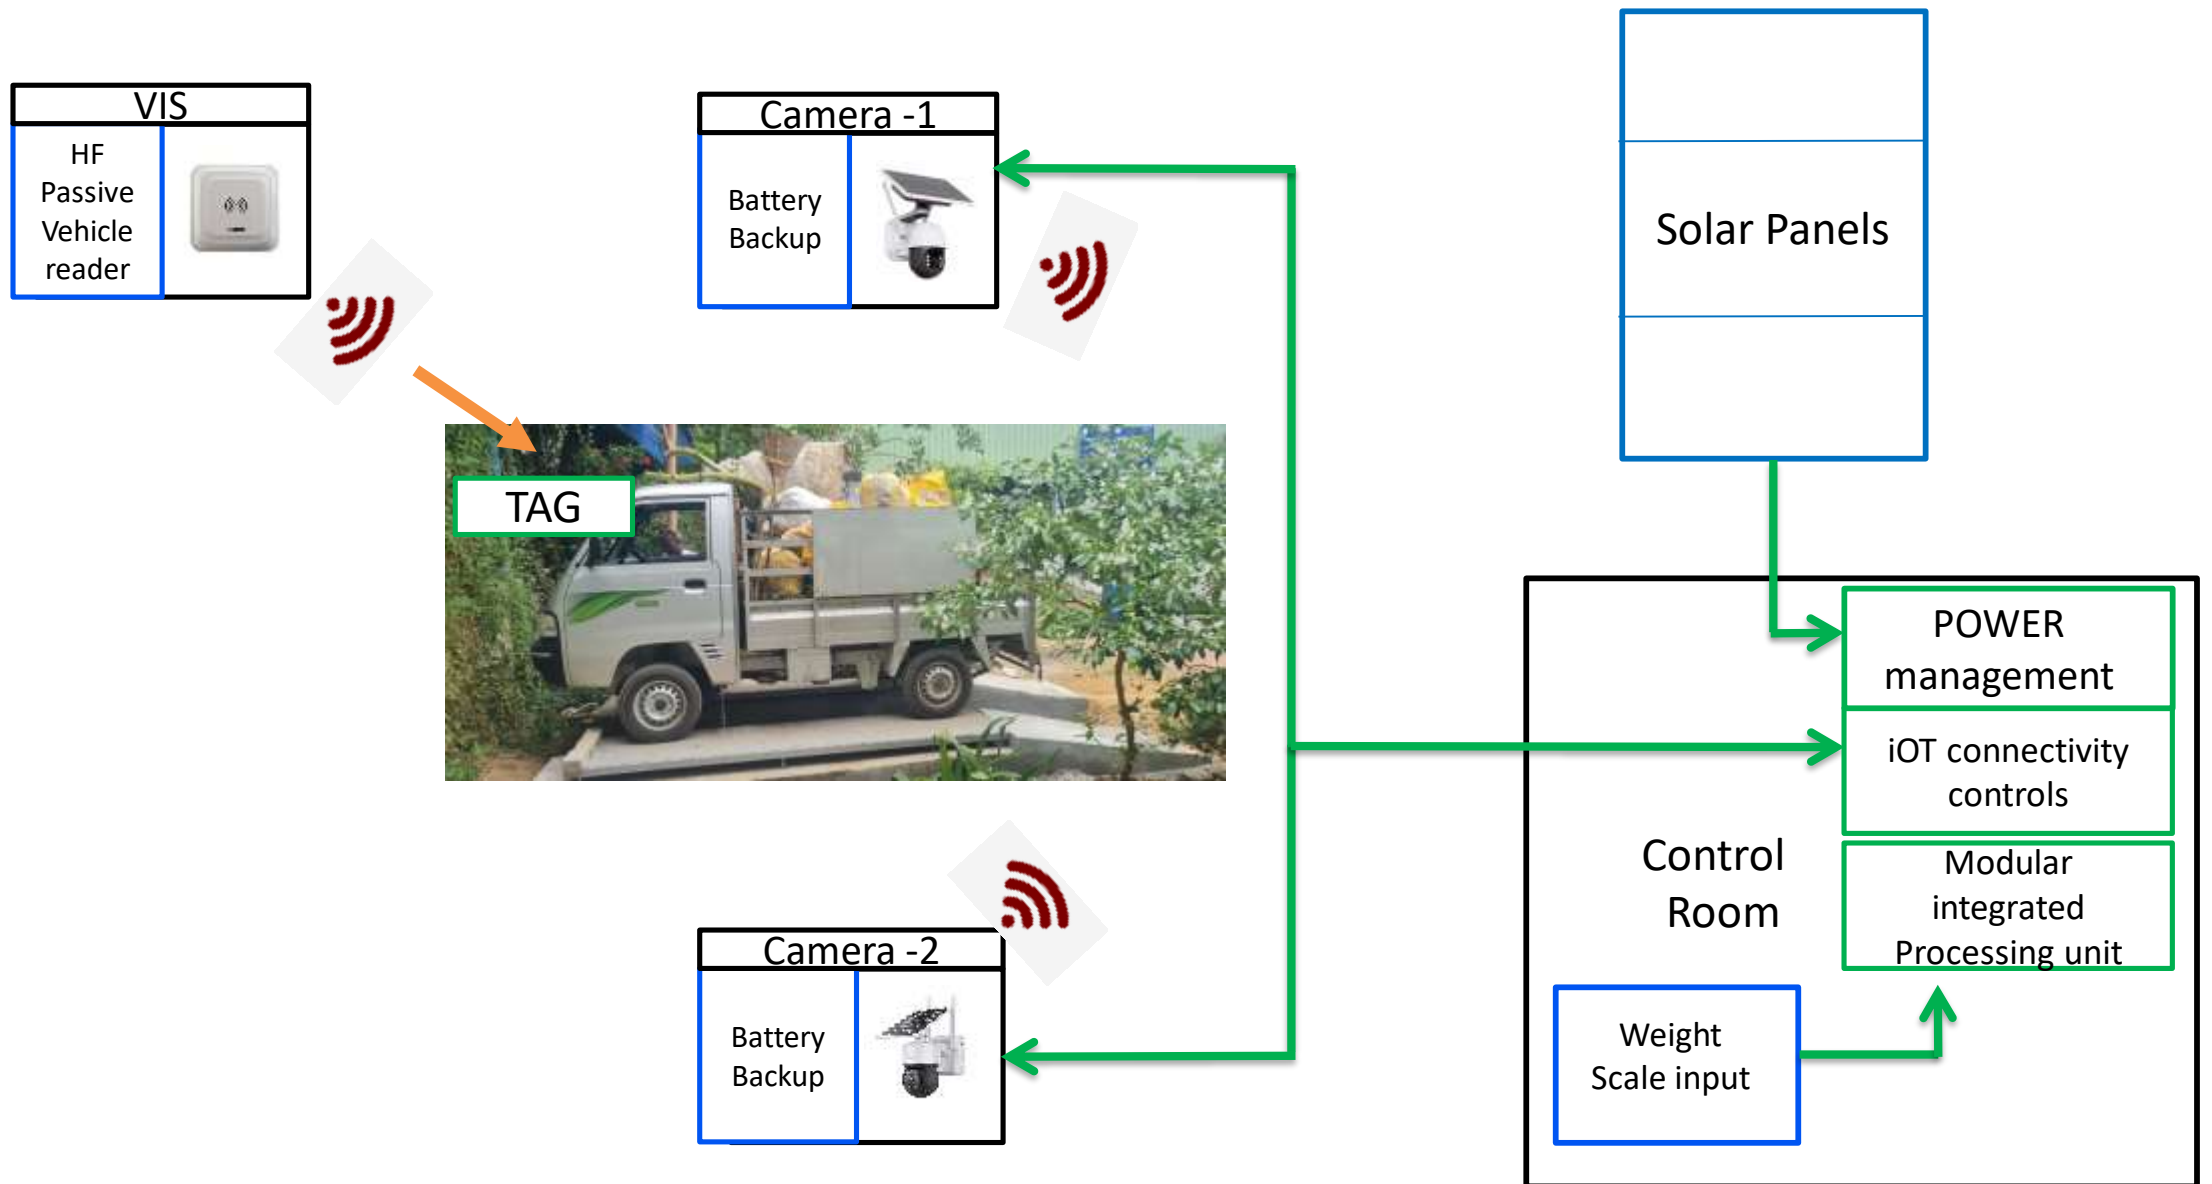

AWS

AUTOMATIC WEIGHING SYSTEM

An illustration of a black truck with a green cargo box, positioned on a purple weighing platform. A scale dial is visible on the platform. The platform is flanked by purple triangular shapes.

BLOCK DIAGRAM FOR MCC (AWS MINI)

SMALL WEIGHING BRIDGE

DASHBOARD

MOBILE APP SCREENS

SNAPSHOTS

REPORTS

HOSUR Vehicle Weight Management Report

10-01-2024