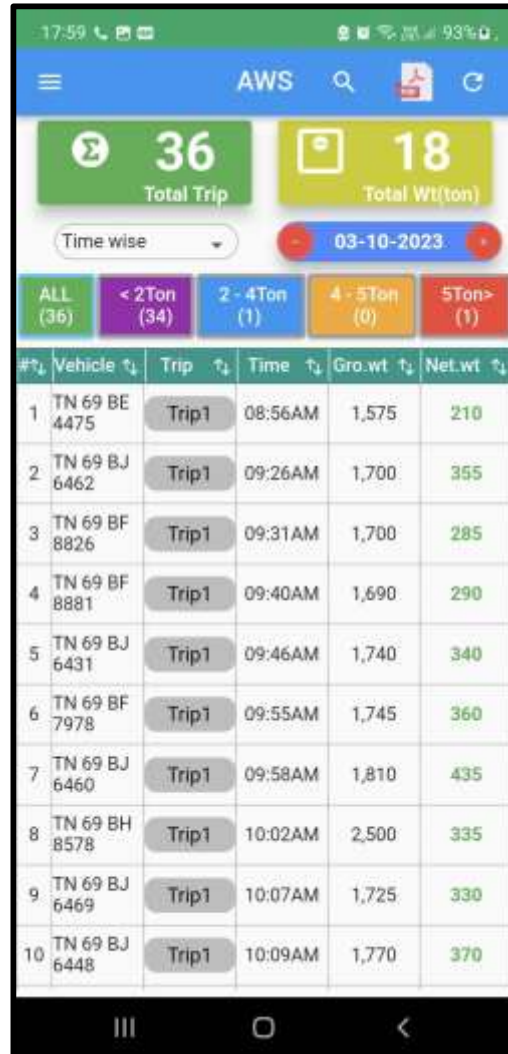

AWS

AUTOMATIC WEIGHING SYSTEM

An illustration of a black truck with a green cargo box, positioned on a purple weighing platform. A scale dial is visible on the platform. The platform is flanked by purple triangular shapes.

BLOCK DIAGRAM FOR MCC (AWS MINI)

SMALL WEIGHING BRIDGE

DASHBOARD

MOBILE APP SCREENS

SNAPSHOTS

REPORTS

HOSUR Vehicle Weight Management Report

10-01-2024

#	Vehicle no	Trip	Entry Time	Weight OUT	Weight IN	Waste Weight	Total Weight
1	TN 29 V 4734	Trip1	10-01-2024 12:45 PM	3,770	5,820	2,050	2,050
2	TN 70 AC 0591	Trip1	10-01-2024 12:12 PM	3,710	6,420	2,710	2,710
3	TN 70 V 1209	Trip1	10-01-2024 11:18 AM	3,850	6,310	2,460	2,460
4	TN 70 H 5515	Trip1	10-01-2024 01:13 PM	3,700	5,220	1,520	1,520
5	MH 24 BL 4861	Trip1	10-01-2024 12:40 PM	4,170	7,270	3,100	3,100
6	TN 70 S 3750	Trip1	10-01-2024 02:17 PM	3,740	6,530	2,790	2,790
7	TN 70 H 3129	Trip1	10-01-2024 01:30 PM	3,830	7,160	3,330	3,330
8	TN 31 AR 7111	Trip1	10-01-2024 01:55 PM	3,660	5,440	1,780	1,780
9	TN 83 U 9059	Trip1	10-01-2024 03:14 PM	3,460	6,770	3,310	3,310
10	TN 70 V 6134	Trip1	10-01-2024 02:24 PM	3,700	5,430	1,730	1,730
11	TN 15 U 2221	Trip1	10-01-2024 01:32 PM	3,460	5,790	2,330	2,330
12	KA 32 TC 3594	Trip1	10-01-2024 01:43 PM	4,560	7,120	2,560	2,560
13	TN 24 AX 5271	Trip1	10-01-2024 03:24 PM	3,670	6,060	2,390	2,390
14	TN 77 P 8962	Trip1	10-01-2024 03:36 PM	4,050	6,040	1,990	1,990
15	MH 24 BR 1895	Trip1	10-01-2024 02:54 PM	4,130	6,990	2,860	2,860
16	TN 70 AP 5077	Trip1	10-01-2024 01:57 PM	3,810	6,560	2,750	2,750
17	TN 70 V 8389	Trip1	10-01-2024 03:39 PM	3,870	5,470	1,600	1,600
18	MH 24 AW 0514	Trip1	10-01-2024 02:33 PM	3,870	6,980	3,110	3,110
19	TN 29 AH 7480	Trip1	10-01-2024 02:51 PM	3,780	5,700	1,920	1,920
20	TN 70 H 9590	Trip1	10-01-2024 01:34 PM	3,630	5,790	2,160	2,160
Total:				1,24,870 kg	48,450 kg	48,450 kg	