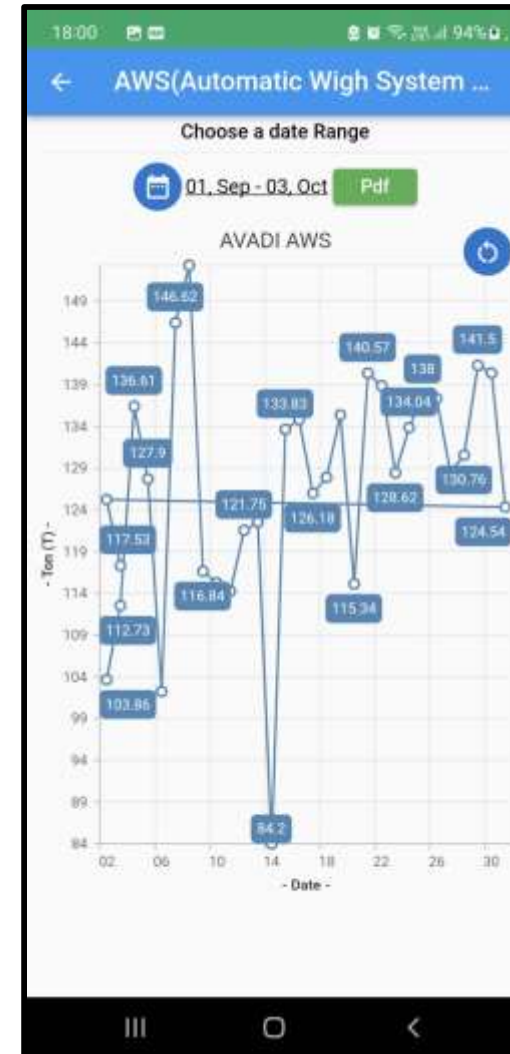

AWS

AUTOMATIC WEIGHING SYSTEM

An illustration of a black truck with a green cargo box, positioned on a purple weighing platform. A scale dial is visible on the platform. The platform is flanked by purple triangular shapes.

BLOCK DIAGRAM FOR MCC (AWS MINI)

SMALL WEIGHING BRIDGE

DASHBOARD

MOBILE APP SCREENS

SNAPSHOTS

REPORTS

HOSUR Vehicle Weight Management Report

10-01-2024

#	Vehicle no	Trip	Entry Time	Weight OUT	Weight IN	Waste Weight	Total Weight
1	TN 29 V 4734	Trip1	10-01-2024 12:45 PM	3,770	5,820	2,050	2,050
2	TN 70 AC 0591	Trip1	10-01-2024 12:12 PM	3,710	6,420	2,710	2,710
3	TN 70 V 1209	Trip1	10-01-2024 11:18 AM	3,850	6,310	2,460	2,460
4	TN 70 H 5515	Trip1	10-01-2024 01:13 PM	3,700	5,220	1,520	1,520
5	MH 24 BL 4861	Trip1	10-01-2024 12:40 PM	4,170	7,270	3,100	3,100
6	TN 70 S 3750	Trip1	10-01-2024 02:17 PM	3,740	6,530	2,790	2,790
7	TN 70 H 3129	Trip1	10-01-2024 01:30 PM	3,830	7,160	3,330	3,330
8	TN 31 AR 7111	Trip1	10-01-2024 01:55 PM	3,660	5,440	1,780	1,780
9	TN 83 U 9059	Trip1	10-01-2024 03:14 PM	3,460	6,770	3,310	3,310
10	TN 70 V 6134	Trip1	10-01-2024 02:24 PM	3,700	5,430	1,730	1,730
11	TN 15 U 2221	Trip1	10-01-2024 01:32 PM	3,460	5,790	2,330	2,330
12	KA 32 TC 3594	Trip1	10-01-2024 01:43 PM	4,560	7,120	2,560	2,560
13	TN 24 AX 5271	Trip1	10-01-2024 03:24 PM	3,670	6,060	2,390	2,390
14	TN 77 P 8962	Trip1	10-01-2024 03:36 PM	4,050	6,040	1,990	1,990
15	MH 24 BR 1895	Trip1	10-01-2024 02:54 PM	4,130	6,990	2,860	2,860
16	TN 70 AP 5077	Trip1	10-01-2024 01:57 PM	3,810	6,560	2,750	2,750
17	TN 70 V 8389	Trip1	10-01-2024 03:39 PM	3,870	5,470	1,600	1,600
18	MH 24 AW 0514	Trip1	10-01-2024 02:33 PM	3,870	6,980	3,110	3,110
19	TN 29 AH 7480	Trip1	10-01-2024 02:51 PM	3,780	5,700	1,920	1,920
20	TN 70 H 9590	Trip1	10-01-2024 01:34 PM	3,630	5,790	2,160	2,160
Total:				1,24,870 kg	48,450 kg	48,450 kg	