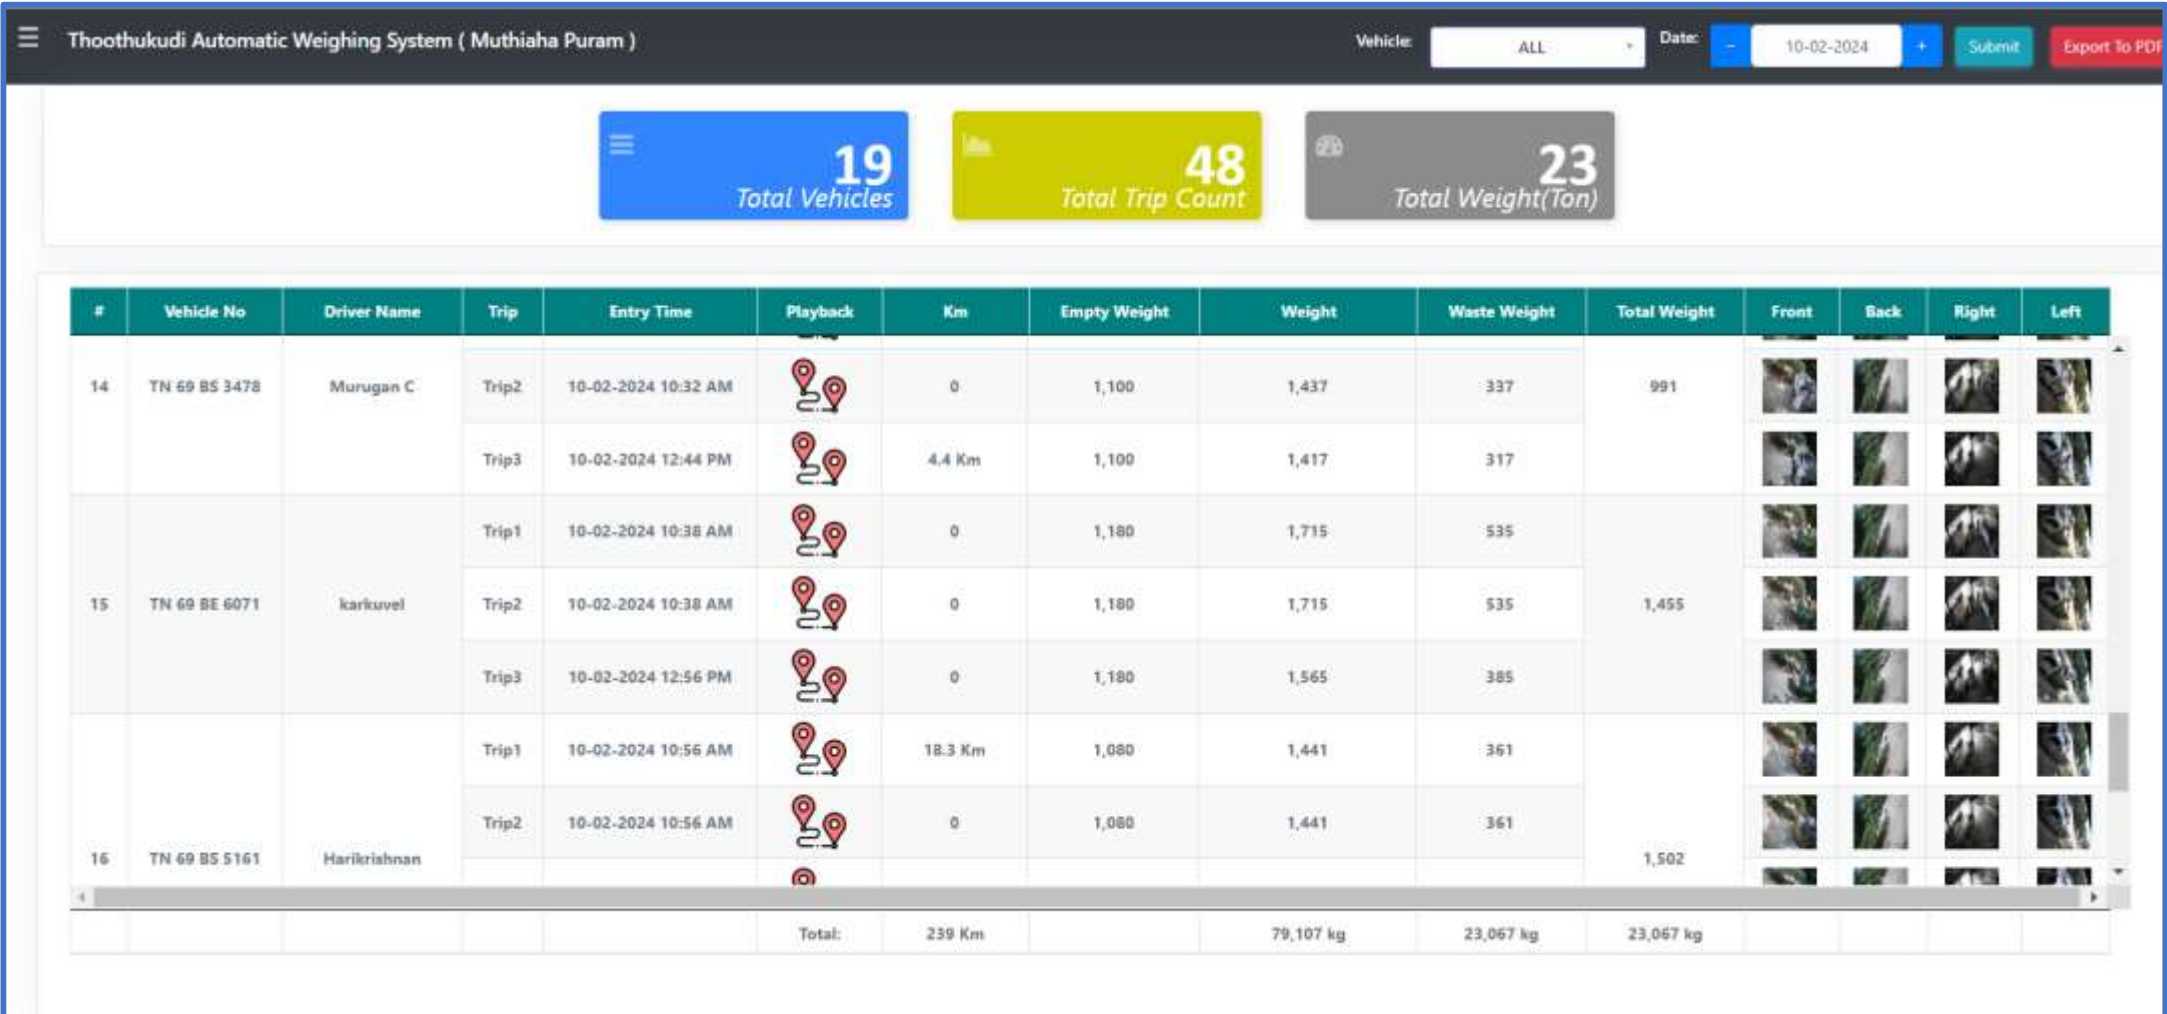

AWS

AUTOMATIC WEIGHING SYSTEM

An illustration of a black truck with a green cargo box, positioned on a purple weighing platform. A scale dial is visible on the platform. The platform is flanked by purple triangular shapes.

BLOCK DIAGRAM FOR MCC (AWS MINI)

SMALL WEIGHING BRIDGE

DASHBOARD

MOBILE APP SCREENS

SNAPSHOTS

REPORTS

HOSUR Vehicle Weight Management Report

10-01-2024

#	Vehicle no	Trip	Entry Time	Weight OUT	Weight IN	Waste Weight	Total Weight
1	TN 29 V 4734	Trip1	10-01-2024 12:45 PM	3,770	5,820	2,050	2,050
2	TN 70 AC 0591	Trip1	10-01-2024 12:12 PM	3,710	6,420	2,710	2,710
3	TN 70 V 1209	Trip1	10-01-2024 11:18 AM	3,850	6,310	2,460	2,460
4	TN 70 H 5515	Trip1	10-01-2024 01:13 PM	3,700	5,220	1,520	1,520
5	MH 24 BL 4861	Trip1	10-01-2024 12:40 PM	4,170	7,270	3,100	3,100
6	TN 70 S 3750	Trip1	10-01-2024 02:17 PM	3,740	6,530	2,790	2,790
7	TN 70 H 3129	Trip1	10-01-2024 01:30 PM	3,830	7,160	3,330	3,330
8	TN 31 AR 7111	Trip1	10-01-2024 01:55 PM	3,660	5,440	1,780	1,780
9	TN 83 U 9059	Trip1	10-01-2024 03:14 PM	3,460	6,770	3,310	3,310
10	TN 70 V 6134	Trip1	10-01-2024 02:24 PM	3,700	5,430	1,730	1,730
11	TN 15 U 2221	Trip1	10-01-2024 01:32 PM	3,460	5,790	2,330	2,330
12	KA 32 TC 3594	Trip1	10-01-2024 01:43 PM	4,560	7,120	2,560	2,560
13	TN 24 AX 5271	Trip1	10-01-2024 03:24 PM	3,670	6,060	2,390	2,390
14	TN 77 P 8962	Trip1	10-01-2024 03:36 PM	4,050	6,040	1,990	1,990
15	MH 24 BR 1895	Trip1	10-01-2024 02:54 PM	4,130	6,990	2,860	2,860
16	TN 70 AP 5077	Trip1	10-01-2024 01:57 PM	3,810	6,560	2,750	2,750
17	TN 70 V 8389	Trip1	10-01-2024 03:39 PM	3,870	5,470	1,600	1,600
18	MH 24 AW 0514	Trip1	10-01-2024 02:33 PM	3,870	6,980	3,110	3,110
19	TN 29 AH 7480	Trip1	10-01-2024 02:51 PM	3,780	5,700	1,920	1,920
20	TN 70 H 9590	Trip1	10-01-2024 01:34 PM	3,630	5,790	2,160	2,160
Total:				1,24,870 kg	48,450 kg	48,450 kg	